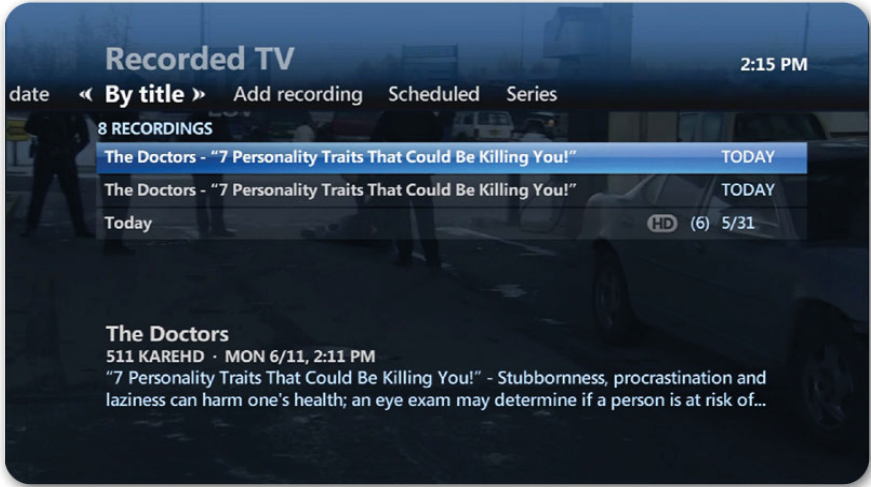

## SEE YOUR LIST OF PREVIOUSLY RECORDED SHOWS

1. Press .
2. The **RECORDED TV** screen lists you available recordings by date, starting with the most recent.
3. To view the list by title, use  to select **BY TITLE**.

4. Use  to scroll through the list.
5. Press  to view Program info.

MENU

DVR

CONFLICT

APPDAILY

SETTINGS

HELP